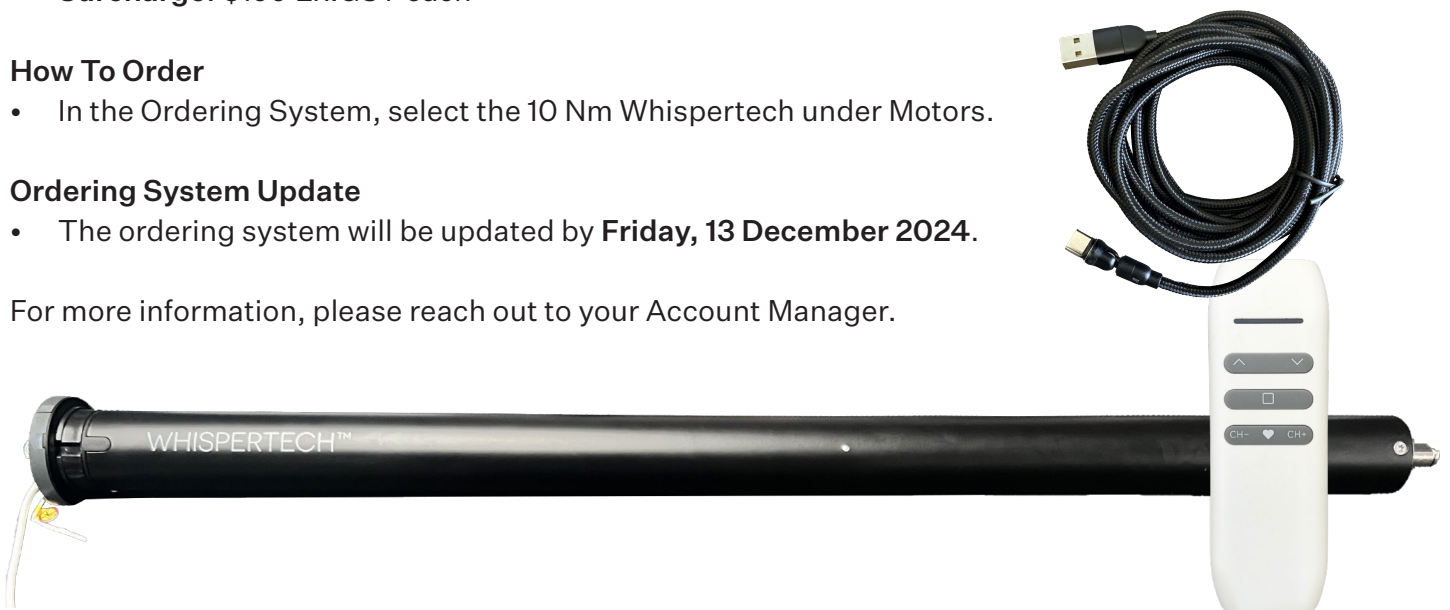

PRODUCT	Shadesol Zipscreen & Wire Guide		
FINISH	N/A	INSTALLATION	Whispertech™ Motorisation
SURCHARGE	$199 Ex.GSt each	SAMPLING	No

Introducing the New 10 Nm Whispertech™ Motor for Zipscreens & Wire Guides

We're excited to announce the release of our 10 Nm Whispertech motor, designed specifically for outdoor shading solutions. This addition expands the Whispertech™ range, which already includes the 1.1 Nm and 2 Nm motors for interior roller blinds. The 10 Nm motor offers the same innovative features as its interior counterparts but with the power and reliability needed for larger outdoor shading applications.

Key Benefits:

- **Ultra-Quiet Operation:** Perfect for maintaining a peaceful environment, whether indoors or outdoors.
- **Battery-Powered Convenience:** Eliminates the need for an electrician, as no hardwiring is required.

Ordering Details

- **Product:** Available for Shadesol Zipscreen and Wire Guide
- **Capacity:** 1m min width - 5.8m max width (15m² max area)
- **Accessories:** 6 channel Whispertech remote, USB-C easy-connect charge cable, Bond Bridge Hub, compatible with the Linx solar charger
- **Surcharge:** $199 Ex.GST each

How To Order

- In the Ordering System, select the 10 Nm Whispertech under Motors.

Ordering System Update

- The ordering system will be updated by **Friday, 13 December 2024**.

For more information, please reach out to your Account Manager.