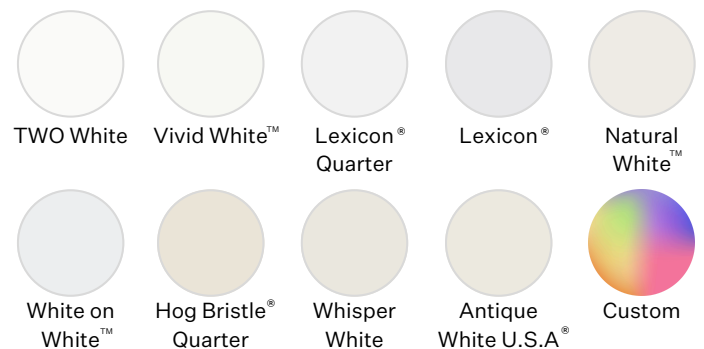

Highprofile Warranty

Structural

Paint

Custom

Components

Material, Frames & Stiles

- Poplar frame, rail and stiles, PVC blades
- Select from L, Z, or decorative frames, and flat or beaded stiles to complement both modern and traditional homes.

Blades & Control Rods

Blades

- Elliptical blade 64mm, 89mm, 114mm

Control Rods

- Clearview
- Traditional Centre
- Offset 40
- Euro 180

Installation Options

- Hinged
- Fixed
- Multi-fold
- Sliding
- Corner
- Bay
- Panel only

Finish & Colours

Highprofile Poly shutters are finished with a premium 2-pack polyurethane paint, the same high-quality coating used in high-end cabinetry. This ensures a durable and flawless finish that enhances the look and longevity of your shutters. The colour range is inspired by Dulux's popular interior whites.