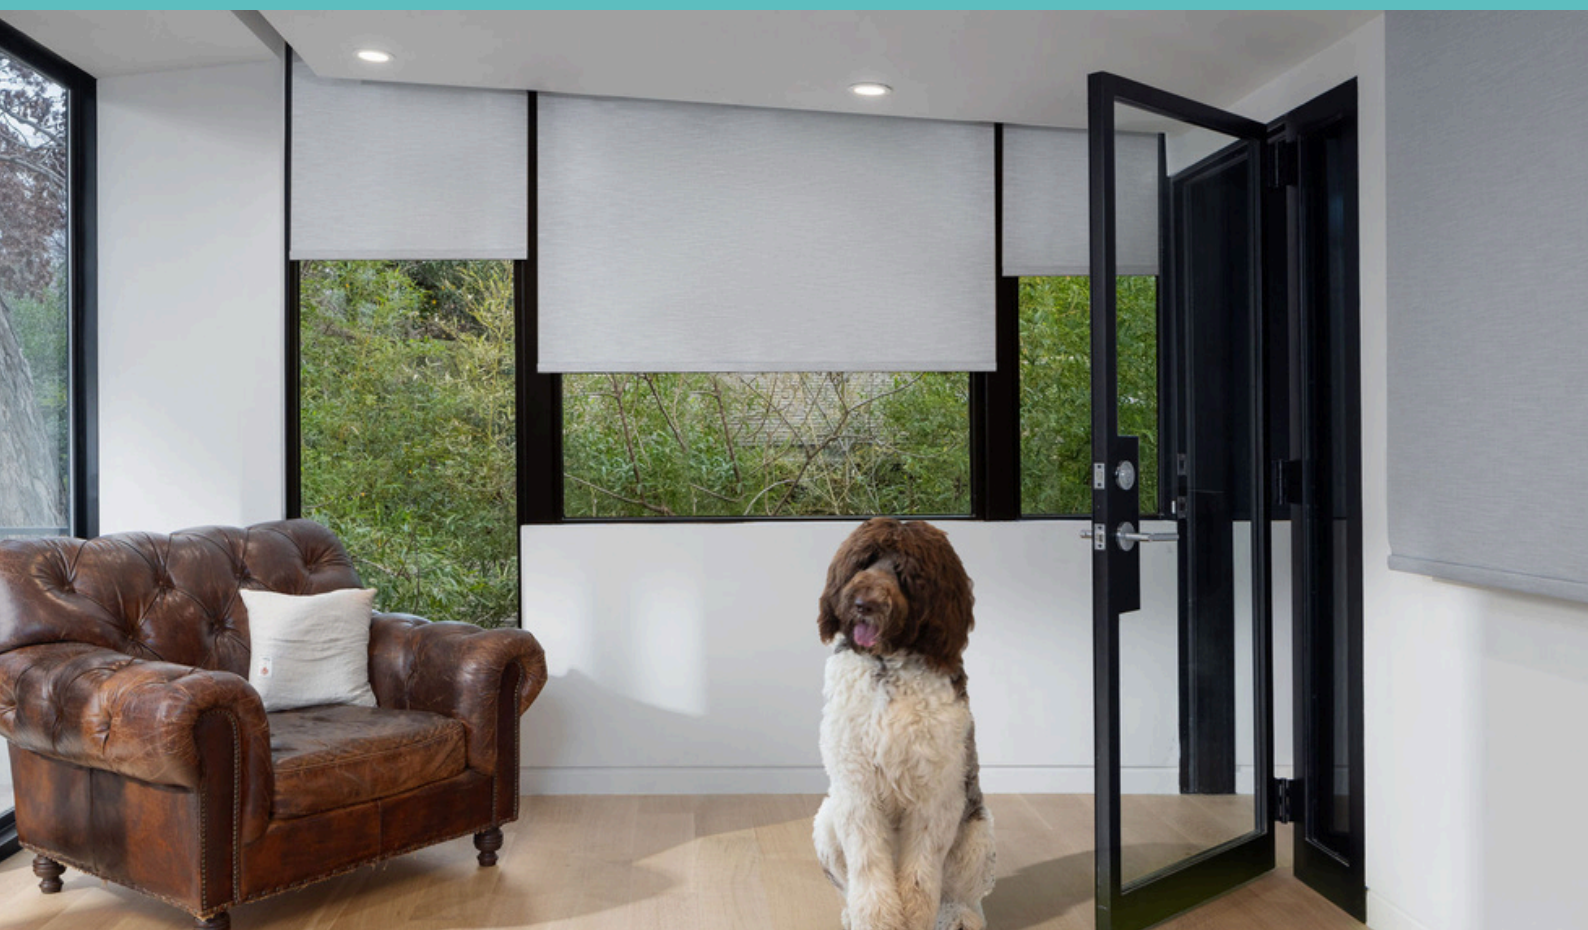

Colourvue

Roller Blinds

Transform your home into a harmonious blend of style and practicality with Colourvue Roller Blinds! Tailored for contemporary living, our collection presents a diverse range of light-filtering solutions, from elegant sheers to total blackout, empowering you to manage privacy and ambience effortlessly. Constructed from UV-treated, fade-resistant fabrics, our energy-efficient blinds safeguard your interiors while optimising energy savings.

Easily control your roller blinds with two options: the affordable manual chain drive, which lets you adjust the blinds by pulling a chain, or the smooth spring air system, allowing quick, precise adjustments by lifting or lowering the bottom rail by hand.