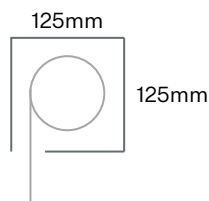

Smart Device Control

Capacity

Headbox 120

Suitable for blinds up to a 5.8m width and a max drop of 4m (15m² max area)

Headbox 160

Suitable for blinds up to 7m in width and a max drop of 3m (21m² max area)

Head Box & Open Brackets