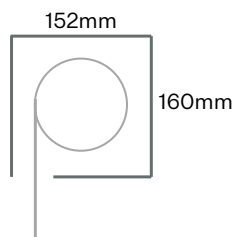

Smart Device Control

Capacity

Headbox 120

Suitable for blinds up to a 5.8m width and a max drop of 4m (15m² max area)

Headbox 160

Suitable for blinds up to 7m in width and a max drop of 3m (21m² max area)

Head Box & Open Brackets