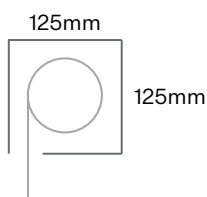

Smart Device Control

Capacity

Headbox 120

Suitable for blinds up to a 5.8m width and a max drop of 4m (15m² max area)

Head Box & Open Brackets

Full Enclosed Cassette

Semi-Enclosed Cassette

Open Brackets