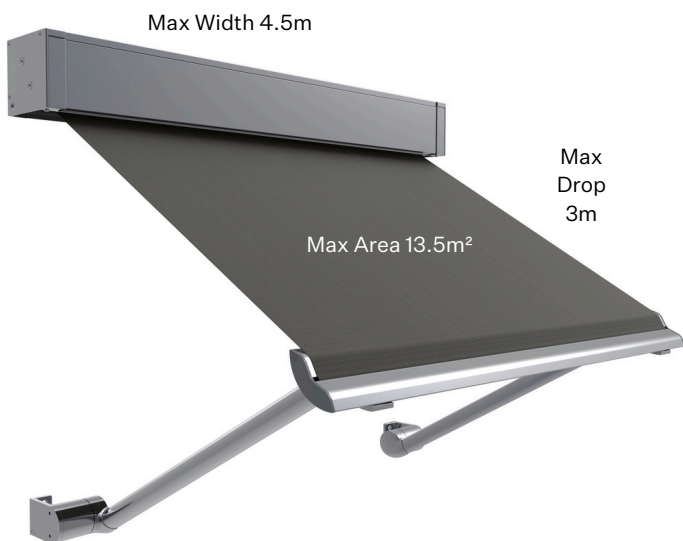

Smart Device Control

Capacity

Headbox 120

Suitable for blinds up to a 4.5m width and a max drop of 3m (13.5m² max area)

Head Box & Open Brackets

Semi-Enclosed Cassette

Open Brackets

Colours & Fabric

The Headbox is available in all colours. The pivot arm components are only available in Pure White or Black.

Outdoor shade fabrics provide excellent protection from harsh sunlight, rain, and insects, all while preserving clear visibility and enhancing your outdoor living experience.